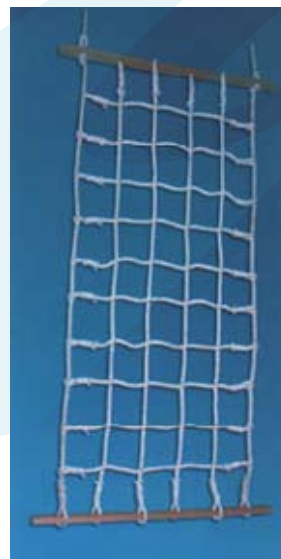

### Gangway safety net

Available in various sizes.

Made of polypropylene

Rim rope: 12 mm.

Mesh rope: 8 mm.

Mesh: 150 mm.

### Heli - Deck Net

Size: 6m x 6m to 15m x 15m

### Scramble Nets

(With or Without Wood)

Available in various sizes.

Mesh Rope : 18 mm

Rim Rope : 22 mm

Mesh Size : 250 mm

For further inquiries : [technomarine@eim.ae](mailto:technomarine@eim.ae), Fax: +971 6 5354 544, Tel: +971 6 5354 777